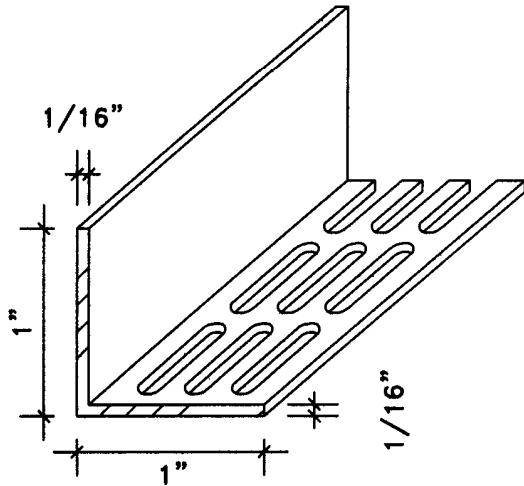

CEP RAIN SCREEN EXTRUSIONS

J-CHANNEL
#12250-S

HAT CHANNEL
#12249-S

VENT SCREEN
#12248-S

RAIN SCREEN ALUMINUM EXTRUSIONS,
6063-T5, BLACK ANODIZED FINISH, 10' LENGTHS

CEP PANELS, INC. | Quality Exterior Architectural Wall Panels
22 East Chicago Avenue | Suite 210 | Naperville, Illinois 60540
(800) 450-6099 | (630) 355-4040 | Fax: (630) 355-4995
www.cep-panels.com | info@cep-panels.com