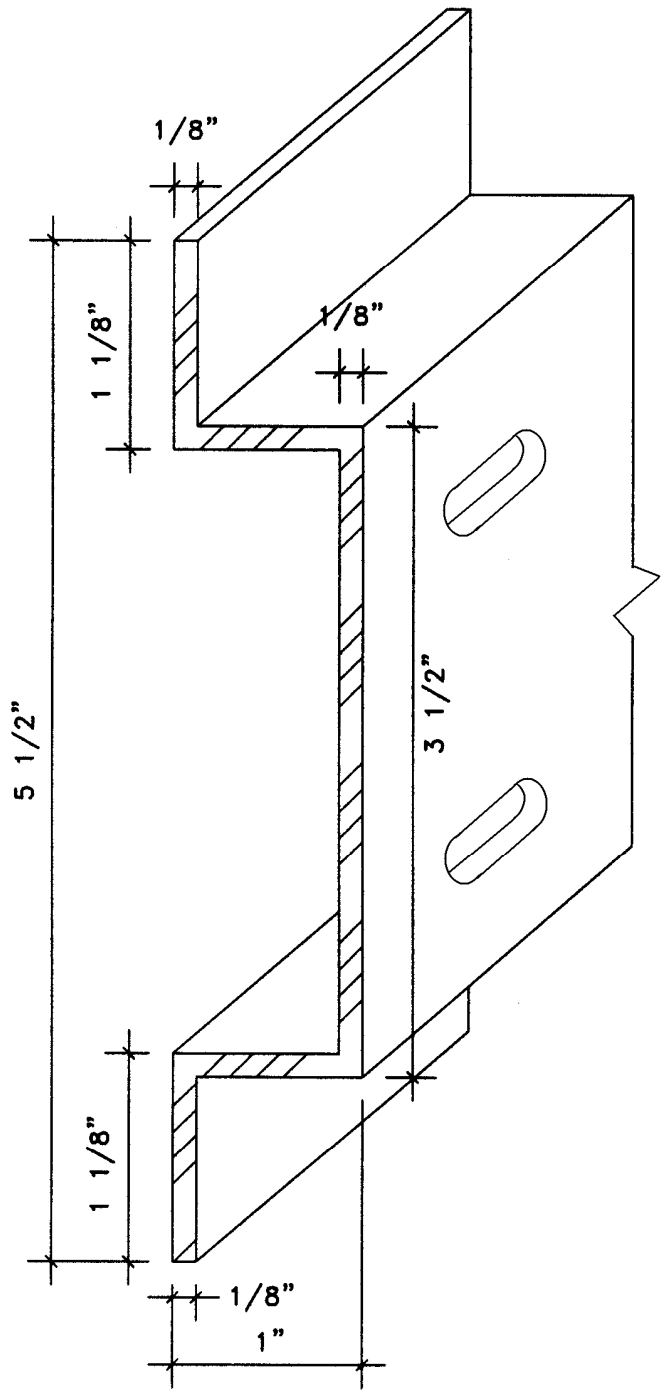

CEP RAIN SCREEN EXTRUSIONS

J-CHANNEL
#12250-S

HAT CHANNEL
#12249-S

VENT SCREEN
#12248-S

RAIN SCREEN ALUMINUM EXTRUSIONS,
6063-T5, BLACK ANODIZED FINISH, 10' LENGTHS

CEP PANELS, INC. | Quality Exterior Architectural Wall Panels
22 East Chicago Avenue | Suite 210 | Naperville, Illinois 60540
(800) 450-6099 | (630) 355-4040 | Fax: (630) 355-4995
www.cep-panels.com | info@cep-panels.com