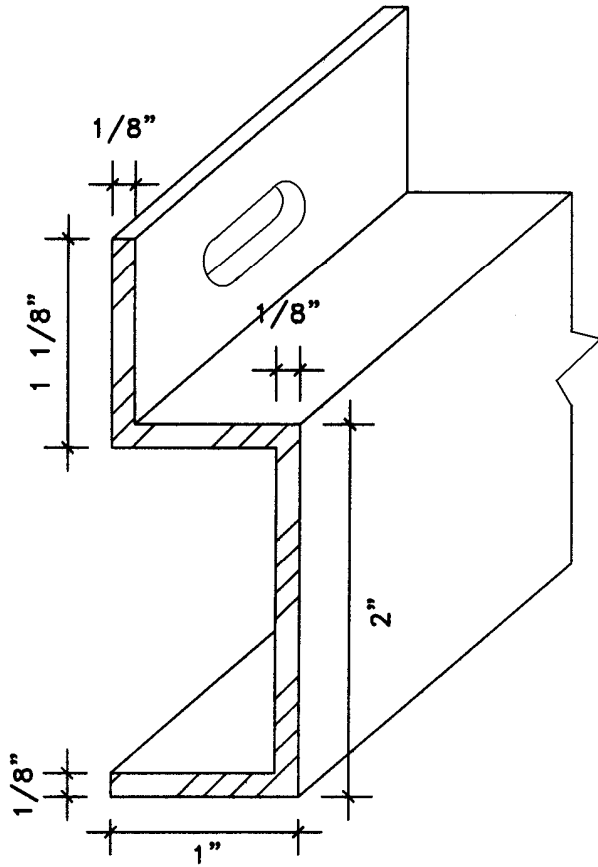

CEP RAIN SCREEN EXTRUSIONS

J-CHANNEL
#12250-S

HAT CHANNEL
#12249-S

VENT SCREEN
#12248-S

RAIN SCREEN ALUMINUM EXTRUSIONS,
6063-T5, BLACK ANODIZED FINISH, 10' LENGTHS

CEP PANELS, INC. | Quality Exterior Architectural Wall Panels
22 East Chicago Avenue | Suite 210 | Naperville, Illinois 60540
(800) 450-6099 | (630) 355-4040 | Fax: (630) 355-4995
www.cep-panels.com | info@cep-panels.com